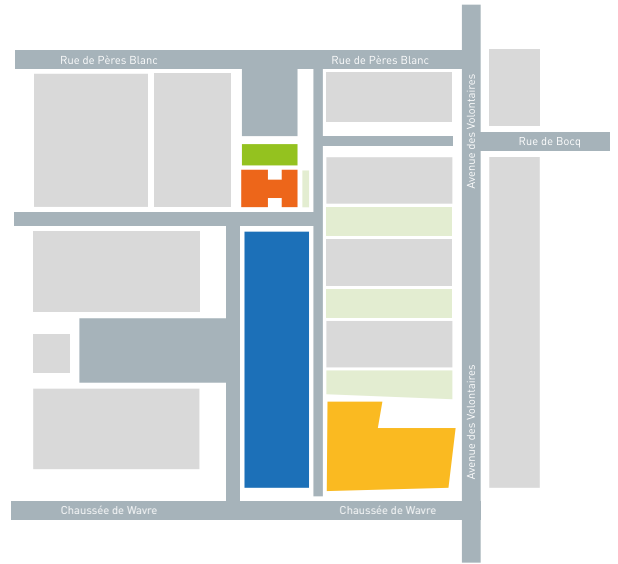

WHERE PEOPLE AND INNOVATION CONNECT

Festival Site Maps

The Digital Festival takes place over three connected venues: Arsenal, Chaufferie and Maison du Bois. Please refer to the programme to see where your sessions will take place.