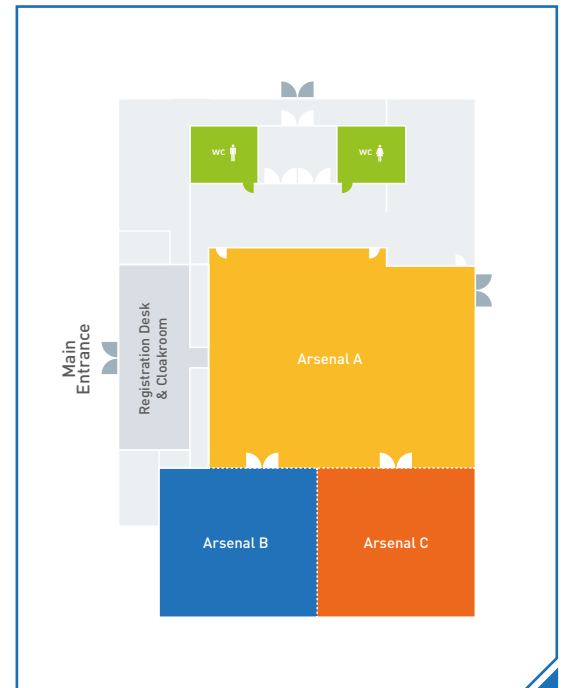

WHERE PEOPLE AND INNOVATION CONNECT

Festival Site Maps

The Digital Festival takes place over three connected venues: Arsenal, Chaufferie and Maison du Bois. Please refer to the programme to see where your sessions will take place.

Chaufferie

Arsenal

Maison du Bois